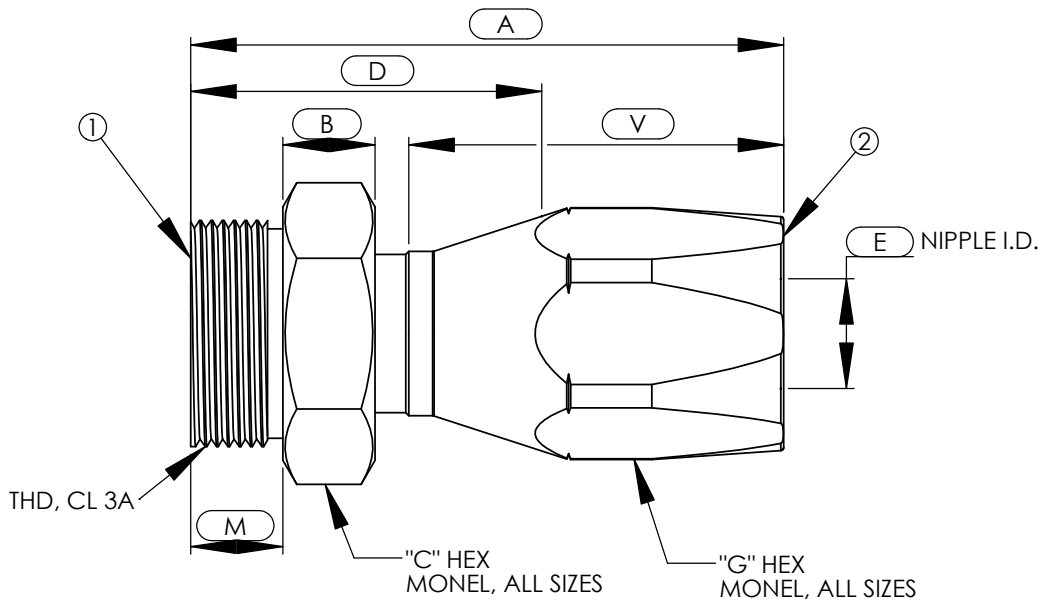

CMC™ Hose End Fittings QPL-24787-12

Male O-Ring Seal (CPV) Style

For MIL-H-24136/3, Type I, MIL-F-24787/3 Group VIII, Type C

CMC-5601

ASSY PART NUMBER	IPS SIZE	THREAD	A	B	C	D	E	G	M	V
CMC-XX-5601-1/8-06	1/8	1-14	2.06	.25	1.06	1.16	.24	.81	.50	1.30
CMC-XX-5601-1/4-08	1/4	1 3/16-12	2.54	.25	1.25	1.39	.36	.94	.62	1.65
CMC-XX-5601-3/8-08	3/8	1 3/8-12	2.59	.31	1.44	1.46	.36	.94	.62	1.65
CMC-XX-5601-3/8-10	3/8	1 3/8-12	2.75	.31	1.44	1.46	.46	1.12	.62	1.80
CMC-XX-5601-1/2-12	1/2	1 3/4-12	3.12	.38	1.81	1.55	.55	1.25	.62	2.10
CMC-XX-5601-3/4-16	3/4	2-12	2.80	.50	2.12	1.53	.75	1.44	.62	1.66
CMC-XX-5601-1-20	1	2 5/16-12	3.14	.62	2.38	1.77	1.05	1.75	.75	1.75
CMC-XX-5601-1 1/4-24	1 1/4	2 3/4-12	3.23	.62	2.88	1.78	1.25	1.94	.75	1.84
CMC-XX-5601-1 1/2-32	1 1/2	3 1/16-12	3.89	.75	3.12	2.05	1.69	2.50	.88	2.25
CMC-XX-5601-2-32	2	3 3/4-12	3.89	.75	3.88	2.05	1.75	2.50	.88	2.25

B.O.M.

COMPONENT PART NUMBERS

- ① ALL SIZES.....NI-5601-(NPS SIZE)-(HOSE SIZE)-(MATL CODE)
- ② ALL SIZES.....SO-5001-(SIZE)-(MATL CODE)

-EXAMPLE-
CMC-XX-5601-1/8-06

SEE PAGE 2 FOR ASSY MATERIAL DESIGNATIONS.