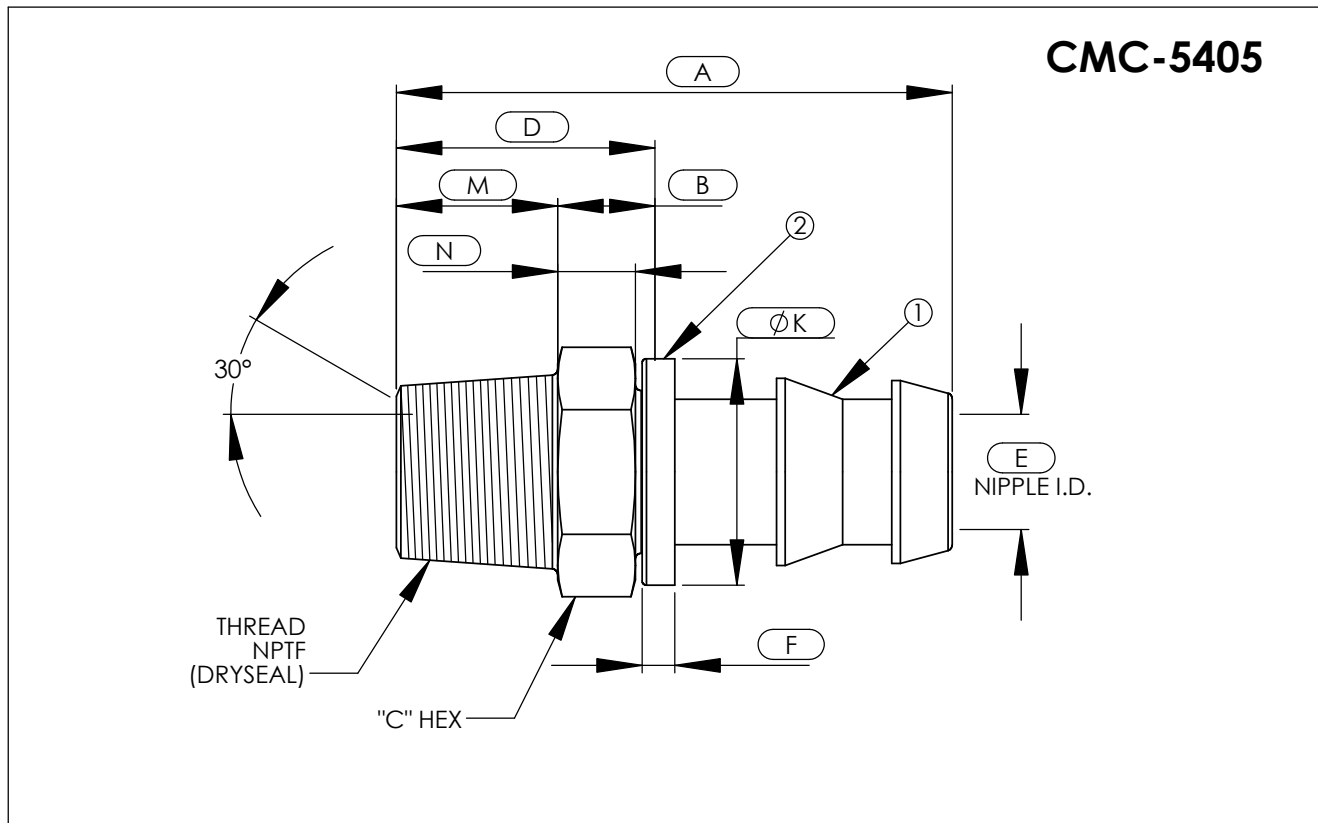

Male Pipe Thread

For Push On Hose

CMC-5405

| PART NUMBER | HOSE SIZE | NPT THREAD | A | B | C | D | E | F | K | M | N |
|------------------|-----------|------------|------|------|------|------|------|------|------|------|------|
| CMC-X-5405-02-04 | 1/4 | 1/8-27 | 1.40 | 0.27 | 0.44 | 0.65 | 0.17 | 0.16 | 0.58 | 0.38 | 0.19 |
| CMC-X-5405-04-04 | 1/4 | 1/4-18 | 1.58 | 0.27 | 0.56 | 0.83 | 0.17 | 0.16 | 0.58 | 0.56 | 0.19 |
| CMC-X-5405-04-06 | 3/8 | 1/4-18 | 1.76 | 0.33 | 0.56 | 0.89 | 0.30 | 0.16 | 0.72 | 0.56 | 0.25 |
| CMC-X-5405-06-06 | 3/8 | 3/8-18 | 1.76 | 0.33 | 0.69 | 0.89 | 0.30 | 0.16 | 0.72 | 0.56 | 0.25 |
| CMC-X-5405-06-08 | 1/2 | 3/8-18 | 1.91 | 0.33 | 0.75 | 0.89 | 0.39 | 0.16 | 0.87 | 0.56 | 0.25 |
| CMC-X-5405-08-10 | 5/8 | 1/2-14 | 2.68 | 0.39 | 0.88 | 1.14 | 0.48 | 0.16 | 1.06 | 0.75 | 0.31 |
| CMC-X-5405-12-12 | 3/4 | 3/4-14 | 2.72 | 0.46 | 1.06 | 1.21 | 0.61 | 0.16 | 1.18 | 0.75 | 0.38 |

B.O.M.

- ① ALL SIZES-.....BODY
- ② PLASTIC- ALL SIZES-.....COLLAR

-EXAMPLE-
CMC-X-5405-02-04

SEE PAGE 2 FOR ASSY MATERIAL DESIGNATIONS.