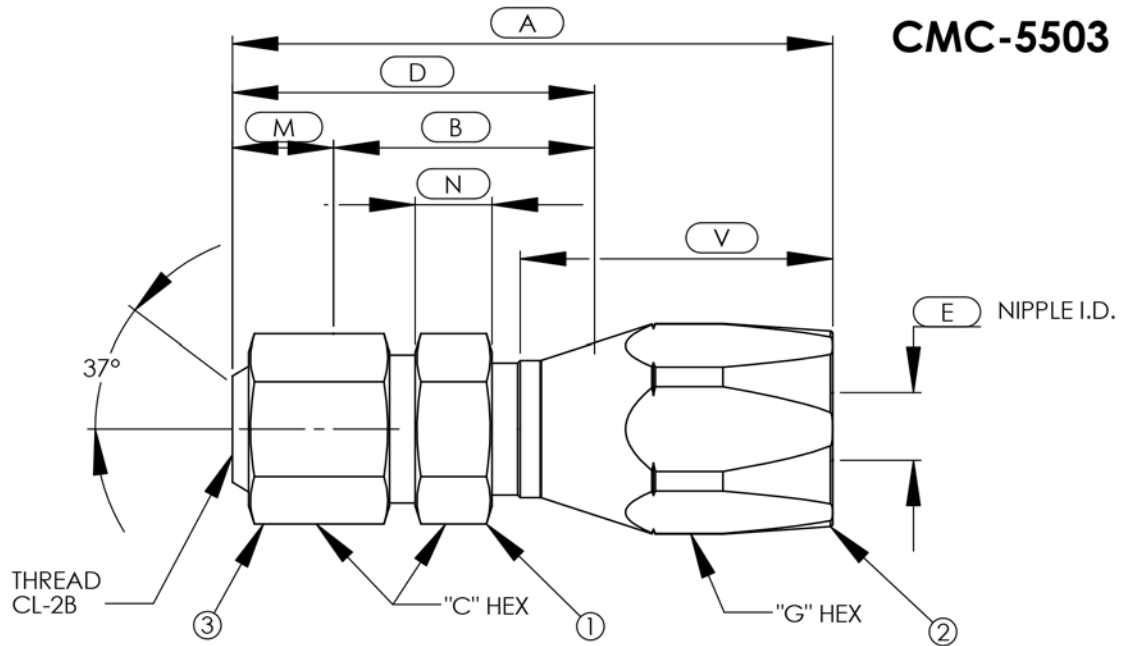

# CMC® Hose End Fittings

# 37° Flare Female Swivel

For MIL-H-24135/2 Type A  
MIL-F-24787/2 Group II, Type A

OPC-24787-12

ASSY PART NUMBER	HOSE SIZE	THREAD	A	B	C	D	E	G	M	N	V
CMC-XXX-5503-06-06	3/8	9/16-18	2.98	1.10	0.69	1.51	0.31	1.00	0.40	0.28	1.92
CMC-XXX-5503-08-08	1/2	3/4-16	3.20	1.24	0.88	1.68	0.39	1.12	0.44	0.31	2.01
CMC-XXX-5503-10-08	1/2	7/8-14	3.31	1.28	1.00	1.80	0.39	1.12	0.52	0.31	2.01
CMC-XXX-5503-12-12	3/4	1-1/16-12	3.86	1.42	1.25	1.99	0.61	1.50	0.57	0.38	2.47
CMC-XXX-5503-16-16	1	1-5/16-12	4.48	1.83	1.50	2.43	0.82	1.75	0.60	0.38	2.95

B.O.M.

COMPONENT PART NUMBERS

- ① ALL SIZES-.....NI-5503-(TUBE SIZE)-(HOSE SIZE)-(MATERIAL CODE)
- ② ALL SIZES-.....SO-5003-(SIZE)-(MATERIAL CODE)
- ③ ALL SIZES-.....SWIVEL NUT

-EXAMPLE-

CMC-XXX-5503-06-06