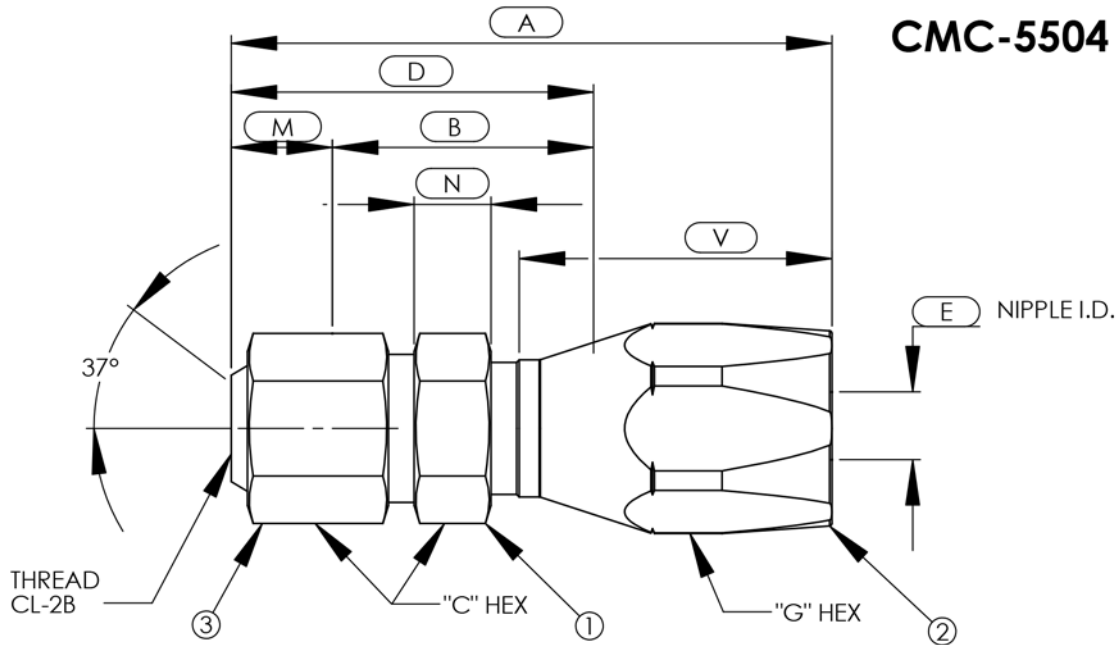

CMC® Hose End Fittings

37° Flare Semale Swivel

For MIL-H-24135/3 Hose

ASSY PART NUMBER	HOSE SIZE	THREAD	A	B	C	D	E	G	M	N	V
CMC-4-5504-16-16	1	1-5/16-12	4.48	1.83	1.50	2.43	0.82	1.81	0.60	0.38	2.95

B.O.M.

COMPONENT PART NUMBERS

- ① ALL SIZES-.....NI-5504-(SIZE)-(HOSE SIZE)-(MATL CODE)
- ② ALL SIZES-.....SO-5004-(SIZE)-(MATL CODE)
- ③ ALL SIZES-.....SWIVEL NUT

-EXAMPLE-

CMC-XXX-5504-16-16

└─SEE PAGE 2 FOR ASSY MATERIAL DESIGNATIONS