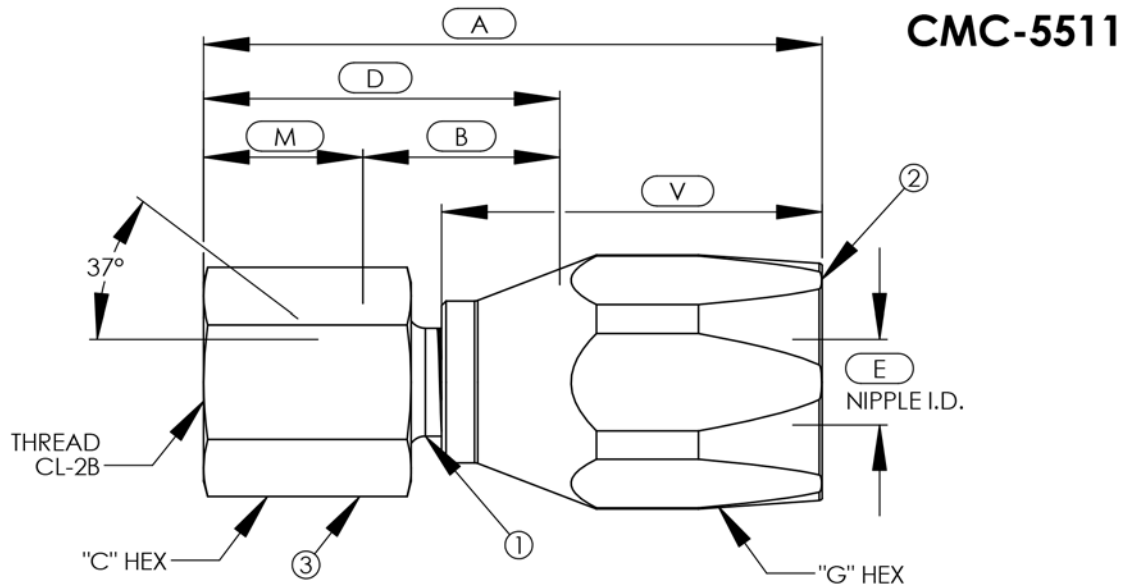

CMC® Hose End Fittings

37° Flare Female Swivel (No Hex)

QPL-24787-12

For SAE 100R5 Hose
Per MIL-H-24136/3 Type G
MIL-F-24787/2 Group VIII, Type A

ASSY PART NUMBER	HOSE SIZE	THREAD	A	B	C	D	E	G	M	V
CMC-XX-5511-04-04	4	7/16-20	1.75	0.65	0.56	1.00	0.17	0.62	0.35	1.10
CMC-XX-5511-05-05	5	1/2-20	1.90	0.74	0.62	1.12	0.23	0.69	0.38	1.20
CMC-XX-5511-06-06	6	9/16-18	2.05	0.77	0.69	1.15	0.30	0.81	0.38	1.30
CMC-XX-5511-08-08	8	3/4-16	2.52	0.95	0.88	1.38	0.39	0.94	0.43	1.65
CMC-XX-5511-10-10	10	7/8-14	2.80	1.00	1.00	1.51	0.48	1.12	0.51	1.80
CMC-XX-5511-12-12	12	1-1/16-12	3.15	1.01	1.25	1.58	0.61	1.25	0.57	2.10
CMC-XX-5511-16-16	16	1-5/16-12	2.82	0.95	1.50	1.55	0.82	1.44	0.60	1.66
CMC-XX-5511-20-20	20	1-5/8-12	3.00	1.00	2.00	1.64	1.05	1.75	0.64	1.75
CMC-XX-5511-24-24	24	1-7/8-12	3.28	1.09	2.25	1.83	1.28	1.94	0.74	1.84
CMC-XX-5511-32-32	32	2-1/2-12	3.88	1.27	2.88	2.03	1.75	2.44	0.76	2.25

B.O.M.

COMPONENT PART NUMBERS

① ALL SIZES-.....NI-5511-(SIZE)-(HOSE SIZE)-(MATL CODE)

② ALL SIZES-.....SO-5001-(SIZE)-(MATL CODE)

③ ALL SIZES-.....SWIVEL NUT-(TUBE SIZE)-(MATL CODE)

-EXAMPLE-

CMC-XX-5511-04-04