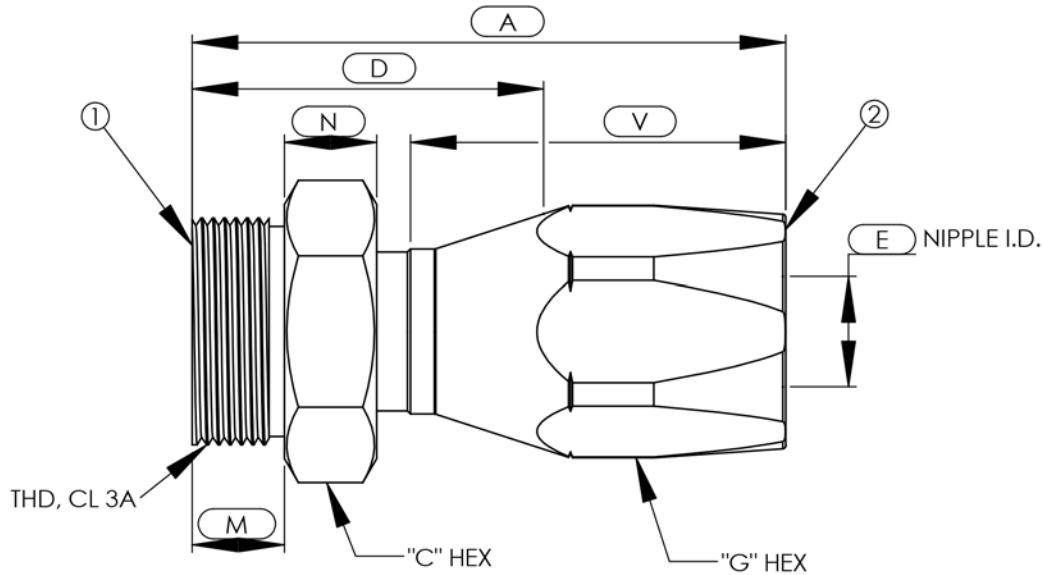

# CMC® Hose End Fittings

# Male O-Ring Seal

For MIL-H-24135/3 Hose

## CMC-5604

ASSY PART NUMBER	IPS SIZE	THREAD	A	C	D	E	G	M	N	V
CMC-XX-5604-1-16	1	2-5/16-12	4.34	2.38	2.28	0.82	1.81	.075	0.62	2.95

B.O.M.

COMPONENT PART NUMBERS

① ALL SIZES-.....NI-5604-(NPS SIZE)-(HOSE SIZE)-(MATL CODE)