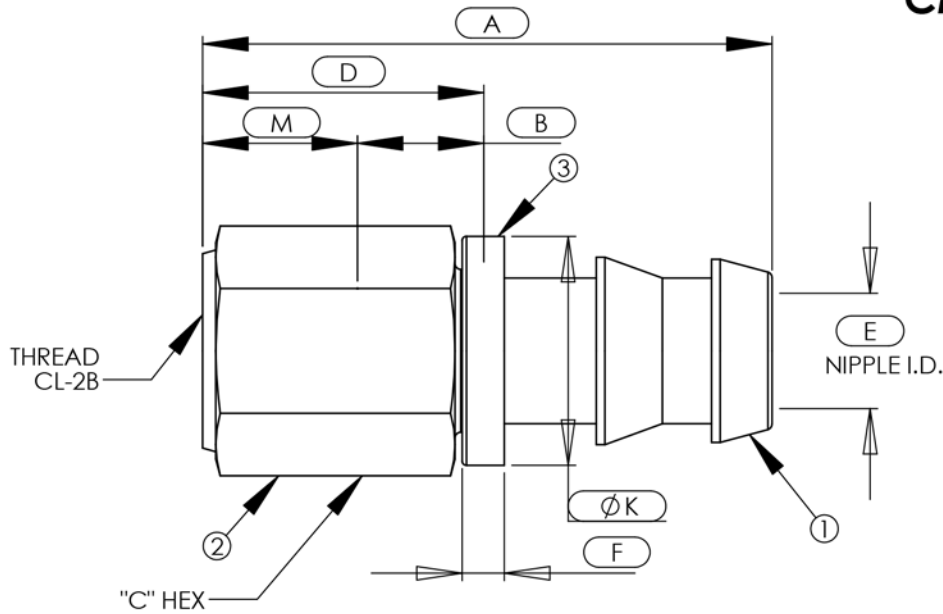

For Push On Hose

## CMC-5505

ASSY PART NUMBER	HOSE SIZE	THREAD	A	B	C	D	E	F	K	M
CMC-XX-5505-04-04	1/4	7/16-20	1.46	0.35	0.56	0.70	0.17	0.16	0.58	0.35
CMC-XX-5505-06-06	3/8	9/16-18	1.67	0.39	0.69	0.80	0.30	0.16	0.72	0.41
CMC-XX-5505-08-08	1/2	3/4-16	1.95	0.44	0.88	0.94	0.39	0.16	0.87	0.49
CMC-XX-5505-10-10	5/8	7/8-14	2.60	0.48	1.00	1.06	0.48	0.16	1.06	0.58
CMC-XX-5505-12-12	3/4	1-1/16-12	2.71	0.55	1.25	1.19	0.61	0.16	1.18	0.64

B.O.M.

COMPONENT PART NUMBERS

② ALL SIZES-.....NI-5505-(TUBE SIZE)-(HOSE SIZE)

③ ALL SIZES-.....SWIVEL NUT

⑦ PLASTIC- ALL SIZES-.....COLLAR

-EXAMPLE-

CMC-XX-5505-04-04

└─SEE PAGE 2 FOR ASSY MATERIAL DESIGNATIONS